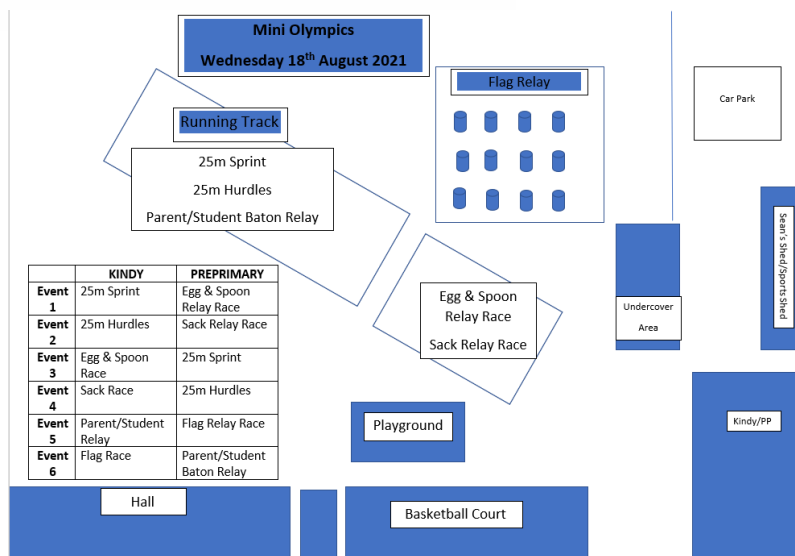

RE: Kindy and PrePrimary Mini Olympics

Kindy and PrePrimary students will be participating in their own Sports Carnival on Wednesday 18th of August, on the St Cecilia's oval. The carnival will begin at 8.45am and we envisage that the whole event will run for about one hour.

Please refer to the event schedule & mud map, adjacent.

Please note: The emphasis is on participation & fun; therefore, there will be no 1st, 2nd or 3rd ribbons issued. Each student will receive a participation ribbon and a treat at the conclusion of the event.

Students are asked to bring their own drink bottle and are encouraged to wear their faction colour, (see below for your child's faction), as well as their sports shoes and hat.